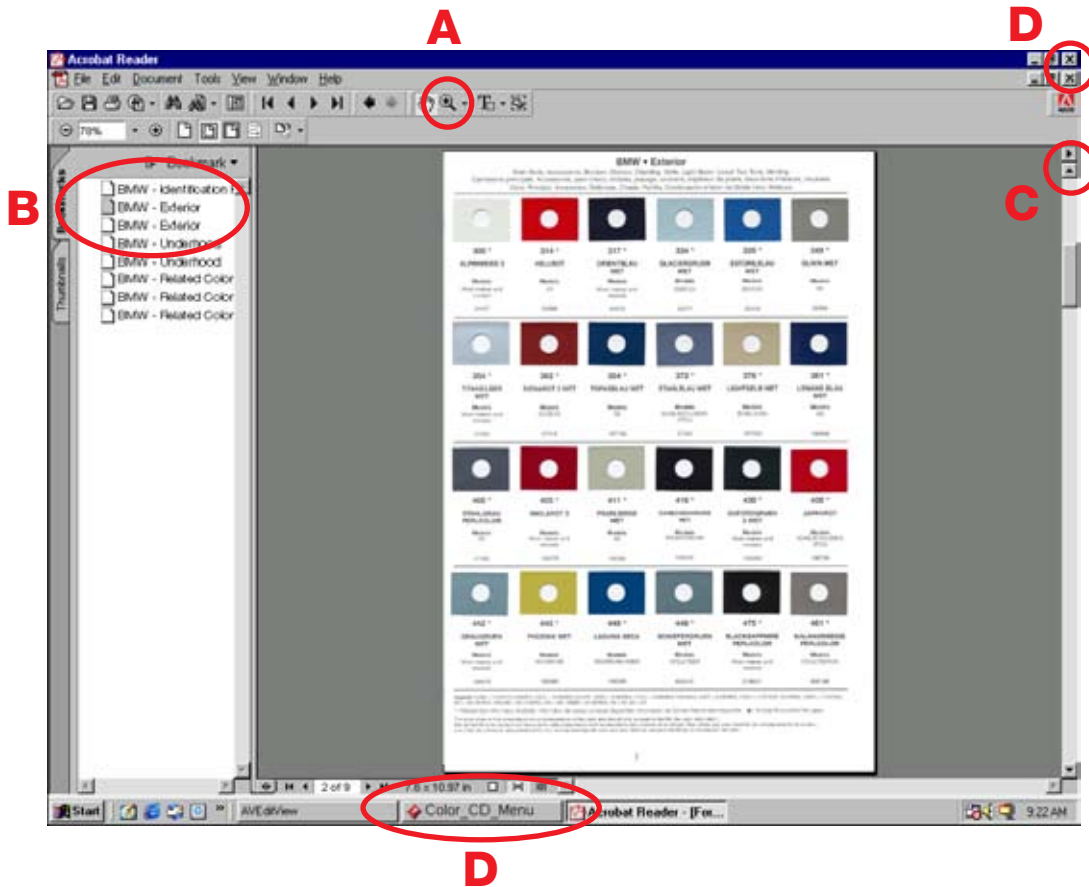

Import Color Information

Getting Started with Viewing the Color Chips in Adobe Acrobat

- A.** Click on the magnifying glass icon to "zoom-in" on a specific color chip.
- B.** To view a specific page use the "bookmarks" column on the left of the screen.
- C.** If the color chip you are viewing is too large for the screen, use the "scroll" arrows to view more of the page.
- D.** To get back to the Main Menu, where you can select other manufacturers, click on the "Color_CD_Menu" button on the "Taskbar" at the bottom of your screen, or simply close the window.

The color chips in this presentation are only a representative of the color, and should only be used to identify the color information.

Color Formulas are available using the listed manufacturer code or color name on SmartCOLOR™, SmartTRAK™, or call BASF at 1-800-758-BASF(2273) or visit us online at www.basfrefinish.com